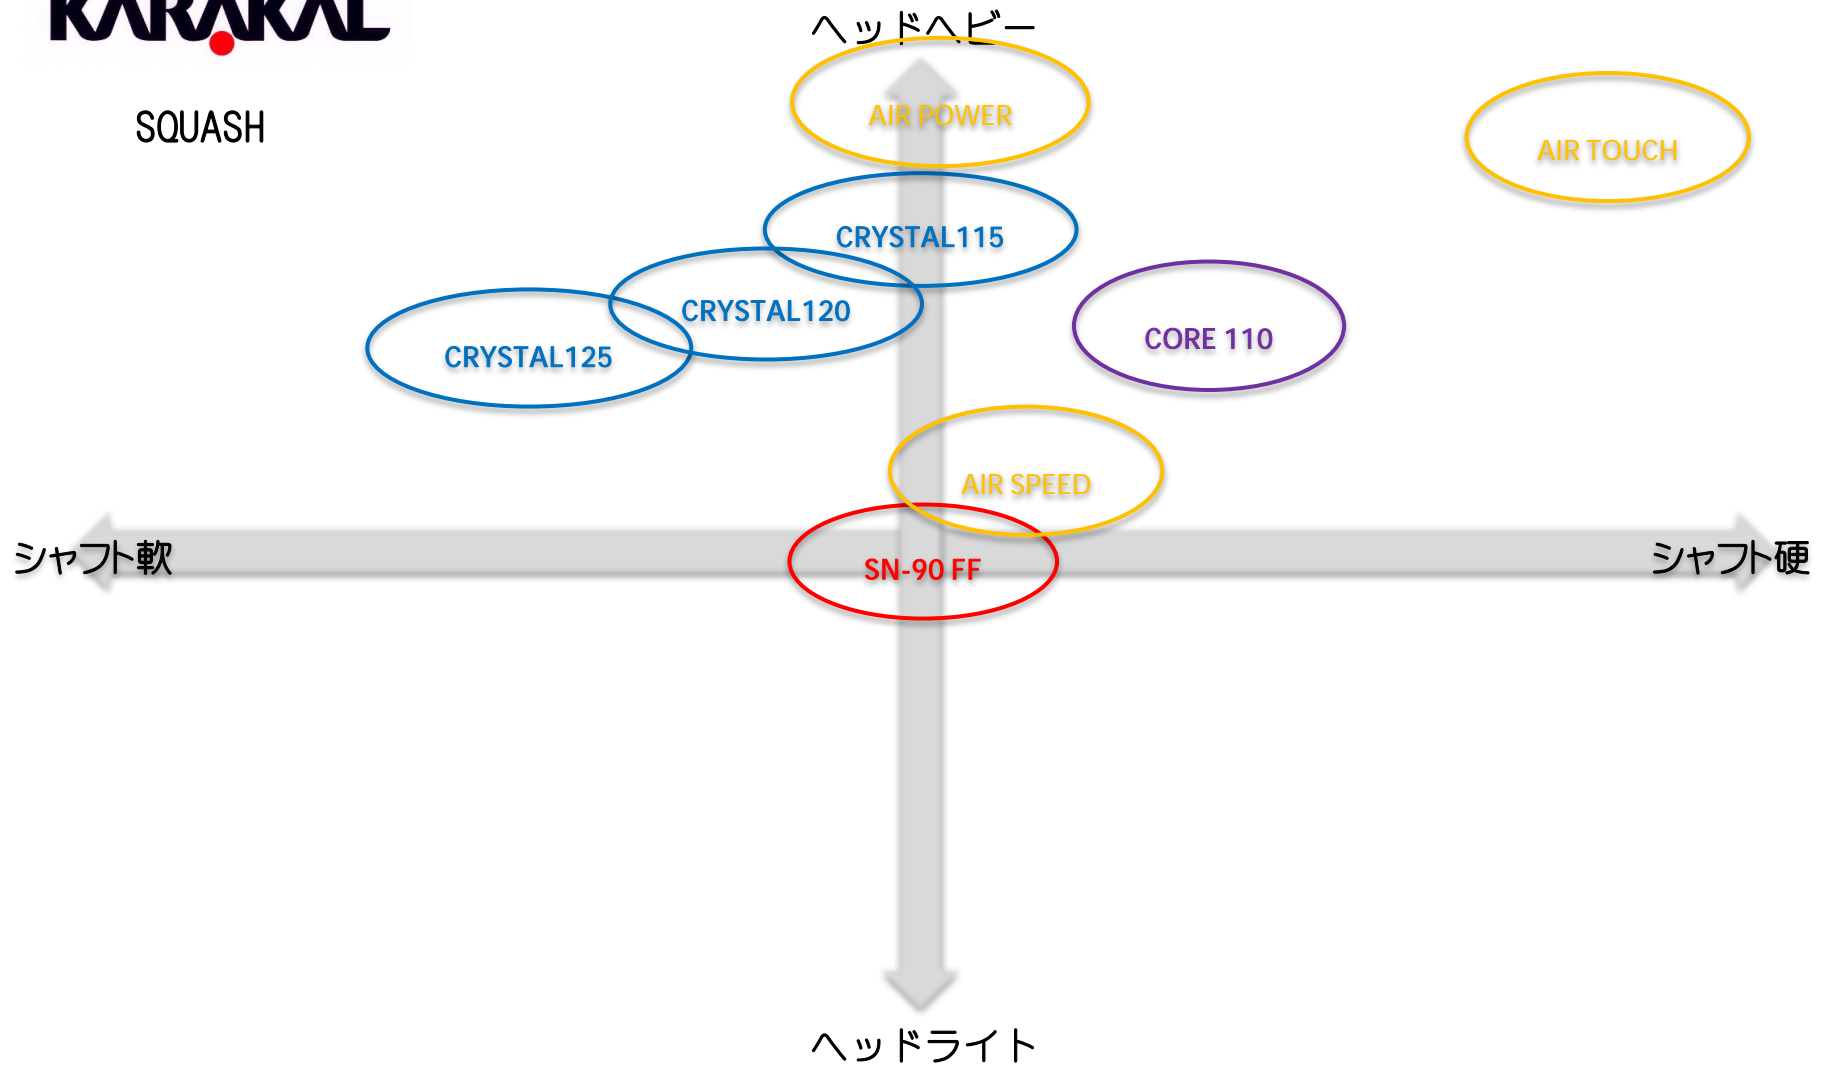

KARAKAL

SQUASH

SN series

AIR series

CORE series

CRYSTAL series