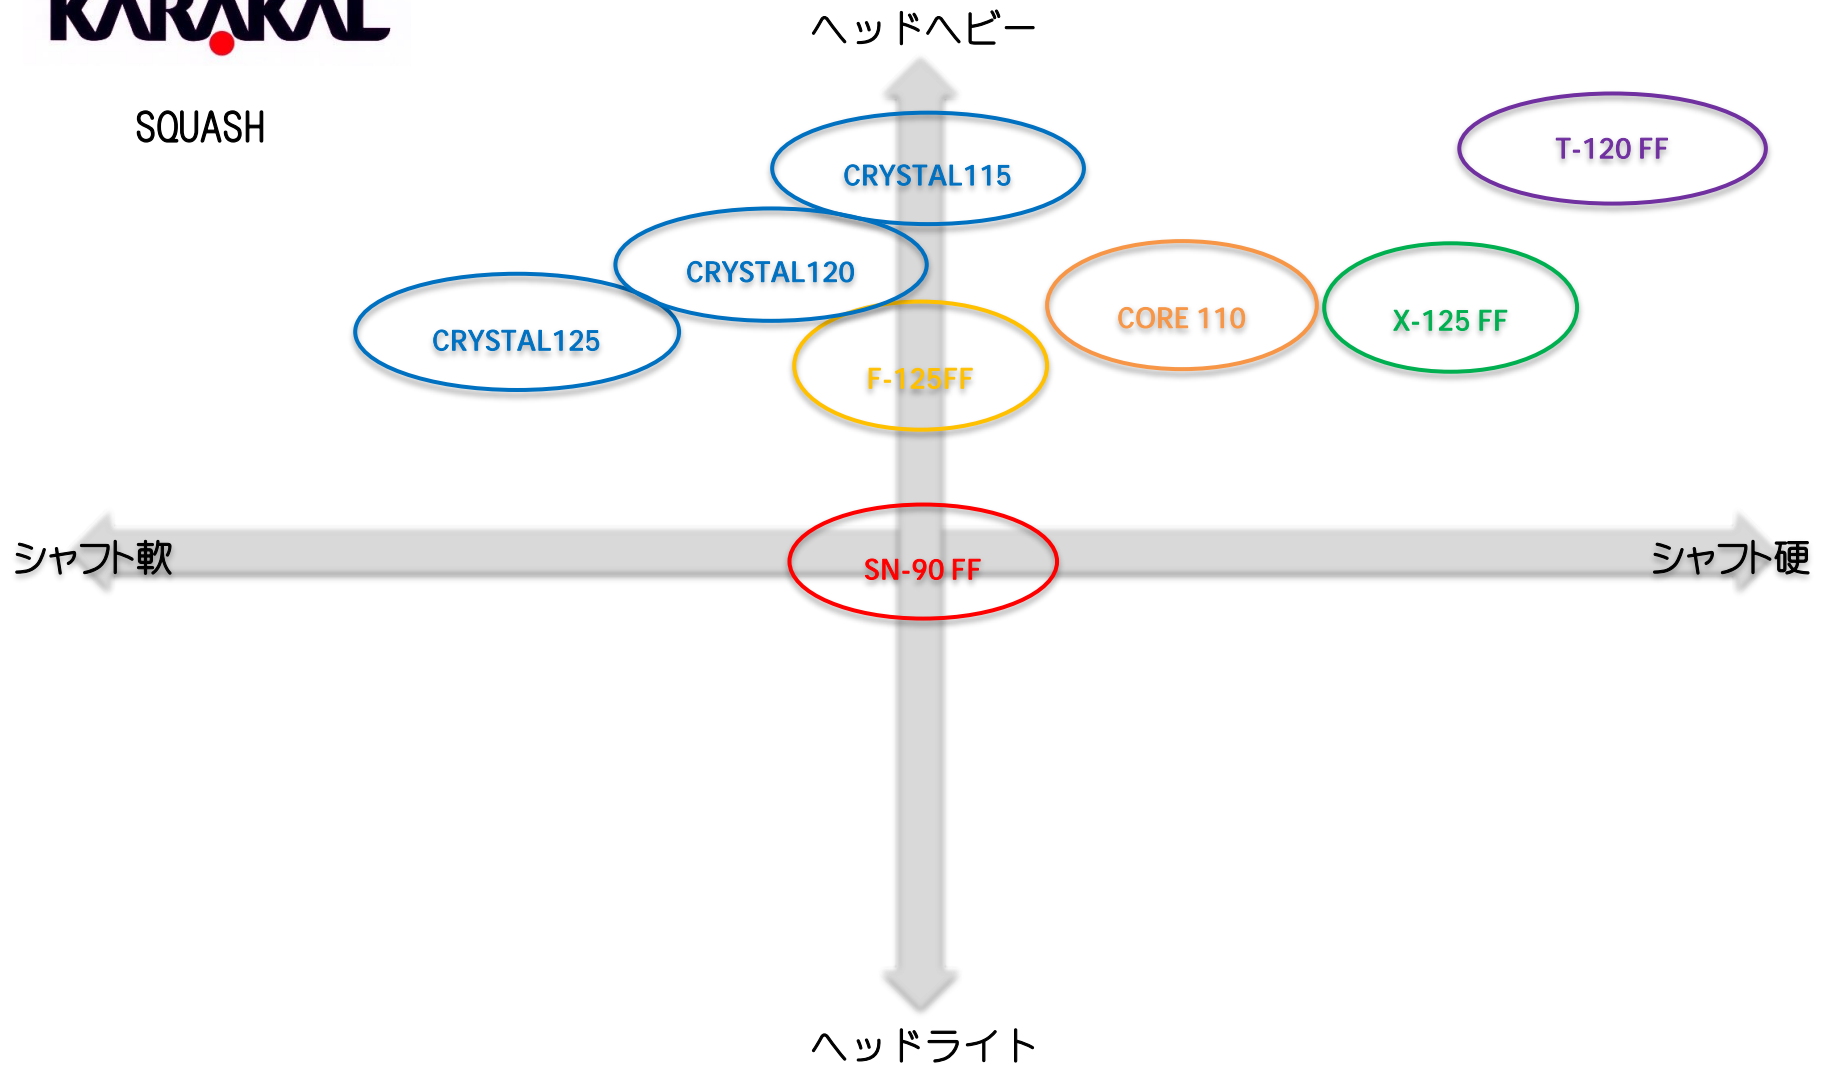

KARAKAL

SQUASH

SN series

T series

X series

F series

CORE series

CRYSTAL series